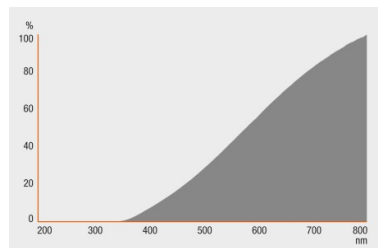

Product family datasheet

Product description	Lamp mercury content	Mercury-free	Capabilities		Certificates & standards		Country specific categorizations
			Burning position	Dimmable	Energy efficiency class	Energy consumption	ILCOS
HALOSTAR SST 2000 25 W 12 V GY6.35	0.0 mg	Yes	Any	Yes	C	27 kWh/1000h	HSGST/UB-25-12-GY6.35-30
HALOSTAR SST 2000 35 W 12 V GY6.35	0.0 mg	Yes	Any	Yes	C	38 kWh/1000h	HSGST/UB-35-12-GY6.35-30

1) At 1 min on / 3 min off

HALOSTAR SST 2000 7 W 12 V G4,
HALOSTAR SST 2000 14 W 12 V G4,
HALOSTAR SST 2000 25 W 12 V
GY6.35, HALOSTAR SST 2000 35 W 12
V GY6.35

HALOSTAR SST 2000 7 W 12 V G4,
HALOSTAR SST 2000 14 W 12 V G4,
HALOSTAR SST 2000 25 W 12 V
GY6.35, HALOSTAR SST 2000 35 W 12
V GY6.35