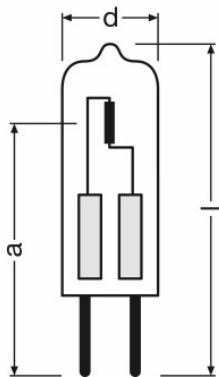

Product family datasheet

Product description	Lamp mercury content	Mercury-free	Capabilities		Certificates & standards		Country specific categorizations
			Burning position	Dimmable	Energy efficiency class	Energy consumption	ILCOS
HALOSTAR SST 2000 25 W 12 V GY6.35	0.0 mg	Yes	Any	Yes	C	27 kWh/1000h	HSGST/UB-25-12-GY6.35-30
HALOSTAR SST 2000 35 W 12 V GY6.35	0.0 mg	Yes	Any	Yes	C	38 kWh/1000h	HSGST/UB-35-12-GY6.35-30

1) At 1 min on / 3 min off

HALOSTAR SST 2000 7 W 12 V G4,
HALOSTAR SST 2000 14 W 12 V G4,
HALOSTAR SST 2000 25 W 12 V
GY6.35, HALOSTAR SST 2000 35 W 12
V GY6.35

HALOSTAR SST 2000 7 W 12 V G4,
HALOSTAR SST 2000 14 W 12 V G4,
HALOSTAR SST 2000 25 W 12 V
GY6.35, HALOSTAR SST 2000 35 W 12
V GY6.35