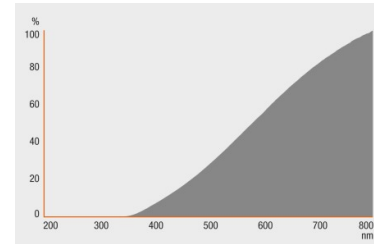

Product family datasheet

1) At 1 min on / 3 min off

HALOSTAR STARLITE 10 W 6 V G4,
HALOSTAR STARLITE 10 W 12 V G4,
HALOSTAR STARLITE 20 W 12 V G4,
HALOSTAR STARLITE 20 W 12 V
GY6.35, HALOSTAR STARLITE 35 W 12
V GY6.35, HALOSTAR STARLITE 50 W
12 V GY6.35, HALOSTAR STARLITE 75
W 12 V GY6.35, HALOSTAR STARLITE
90 W 12 V GY6.35

HALOSTAR STARLITE 5 W 12 V G4

HALOSTAR STARLITE 10 W 6 V G4,
HALOSTAR STARLITE 5 W 12 V G4,
HALOSTAR STARLITE 10 W 12 V G4,
HALOSTAR STARLITE 20 W 12 V G4,
HALOSTAR STARLITE 20 W 12 V
GY6.35, HALOSTAR STARLITE 35 W 12
V GY6.35, HALOSTAR STARLITE 50 W
12 V GY6.35, HALOSTAR STARLITE 75
W 12 V GY6.35, HALOSTAR STARLITE
90 W 12 V GY6.35

Application advice

For more detailed application information and graphics please see product datasheet.