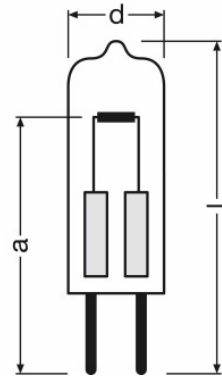

Product family datasheet

1) At 1 min on / 3 min off

HALOSTAR STARLITE 10 W 6 V G4,
HALOSTAR STARLITE 10 W 12 V G4,
HALOSTAR STARLITE 20 W 12 V G4,
HALOSTAR STARLITE 20 W 12 V
GY6.35, HALOSTAR STARLITE 35 W 12
V GY6.35, HALOSTAR STARLITE 50 W
12 V GY6.35, HALOSTAR STARLITE 75
W 12 V GY6.35, HALOSTAR STARLITE
90 W 12 V GY6.35

HALOSTAR STARLITE 5 W 12 V G4

HALOSTAR STARLITE 10 W 6 V G4,
HALOSTAR STARLITE 5 W 12 V G4,
HALOSTAR STARLITE 10 W 12 V G4,
HALOSTAR STARLITE 20 W 12 V G4,
HALOSTAR STARLITE 20 W 12 V
GY6.35, HALOSTAR STARLITE 35 W 12
V GY6.35, HALOSTAR STARLITE 50 W
12 V GY6.35, HALOSTAR STARLITE 75
W 12 V GY6.35, HALOSTAR STARLITE
90 W 12 V GY6.35

Application advice

For more detailed application information and graphics please see product datasheet.