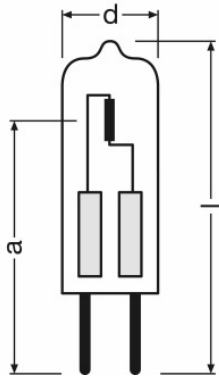

Product family datasheet

1) At 1 min on / 3 min off

HALOSTAR STARLITE 10 W 6 V G4,
HALOSTAR STARLITE 10 W 12 V G4,
HALOSTAR STARLITE 20 W 12 V G4,
HALOSTAR STARLITE 20 W 12 V
GY6.35, HALOSTAR STARLITE 35 W 12
V GY6.35, HALOSTAR STARLITE 50 W
12 V GY6.35, HALOSTAR STARLITE 75
W 12 V GY6.35, HALOSTAR STARLITE
90 W 12 V GY6.35

HALOSTAR STARLITE 5 W 12 V G4

HALOSTAR STARLITE 10 W 6 V G4,
HALOSTAR STARLITE 5 W 12 V G4,
HALOSTAR STARLITE 10 W 12 V G4,
HALOSTAR STARLITE 20 W 12 V G4,
HALOSTAR STARLITE 20 W 12 V
GY6.35, HALOSTAR STARLITE 35 W 12
V GY6.35, HALOSTAR STARLITE 50 W
12 V GY6.35, HALOSTAR STARLITE 75
W 12 V GY6.35, HALOSTAR STARLITE
90 W 12 V GY6.35

Application advice

For more detailed application information and graphics please see product datasheet.