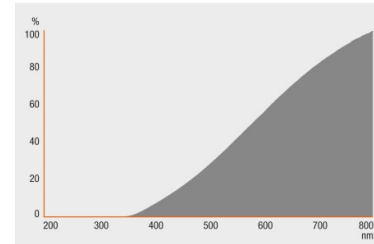

HALOSTAR 10 W 12 V G4, HALOSTAR 20 W 12 V G4, HALOSTAR 35 W 12 V GY6.35, HALOSTAR 50 W 12 V GY6.35

Application advice

For more detailed application information and graphics please see product datasheet.