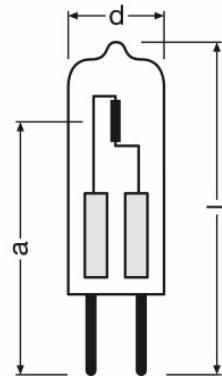

HALOSTAR 35 W 12 V GY6.35, HALOSTAR 50 W 12 V GY6.35