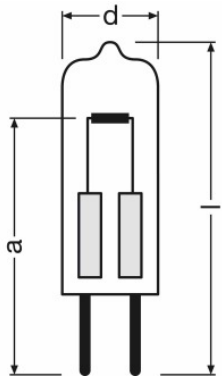

Product family datasheet

Product description	Capabilities		Certificates & standards		Country specific categorizations
	Burning position	Dimmable	Energy efficiency class	Energy consumption	ILCOS
HALOSTAR 50 W 12 V GY6.35	Any	Yes	C	53 kWh/1000h	HSGST/C/UB-50-12-GY6.35-12/30

1) At 1 min on / 3 min off

HALOSTAR 10 W 12 V G4, HALOSTAR 20 W 12 V G4