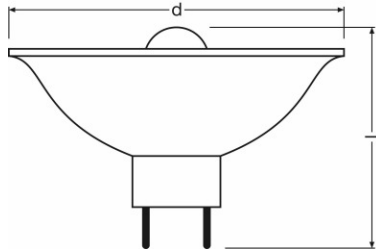

Product family datasheet

HALOSPOT 48 20 W 12 V 8° GY4,
HALOSPOT 48 20 W 24 V 8° GY4

HALOSPOT 48 20 W 12 V 8° GY4,
HALOSPOT 48 20 W 24 V 8° GY4

Application advice

For more detailed application information and graphics please see product datasheet.

Logistical Data

Product code	Product description	Packaging unit (Pieces/Unit)	Dimensions (length x width x height)	Volume	Gross weight
4050300003962	HALOSPOT 48 20 W 12 V 8° GY4	Shipping carton box 10	231 mm x 69 mm x 96 mm	1.53 dm³	253.00 g
4050300003979	HALOSPOT 48 20 W 24 V 8° GY4	Shipping carton box 10	231 mm x 69 mm x 96 mm	1.53 dm³	261.00 g