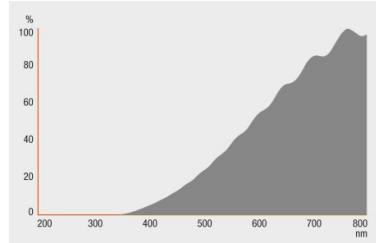

Product family datasheet

HALOSPOT 48 20 W 12 V 8° GY4,
HALOSPOT 48 20 W 24 V 8° GY4

HALOSPOT 48 20 W 12 V 8° GY4,
HALOSPOT 48 20 W 24 V 8° GY4

Application advice

For more detailed application information and graphics please see product datasheet.

Logistical Data

Product code	Product description	Packaging unit (Pieces/Unit)	Dimensions (length x width x height)	Volume	Gross weight
4050300003962	HALOSPOT 48 20 W 12 V 8° GY4	Shipping carton box 10	231 mm x 69 mm x 96 mm	1.53 dm³	253.00 g
4050300003979	HALOSPOT 48 20 W 24 V 8° GY4	Shipping carton box 10	231 mm x 69 mm x 96 mm	1.53 dm³	261.00 g