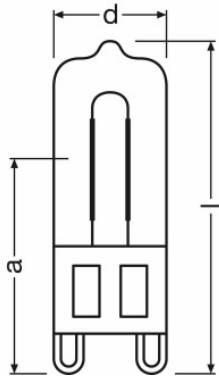

Product family datasheet

HALOPIN PRO 20 W 230 V G9,
HALOPIN PRO 20 W 240 V G9,
HALOPIN PRO 33 W 230 V G9,
HALOPIN PRO 33 W 240 V G9,
HALOPIN PRO 48 W 230 V G9,
HALOPIN PRO 48 W 230 V G9,
HALOPIN PRO 60 W 230 V G9,
HALOPIN PRO 60 W 240 V G9

HALOPIN PRO 20 W 230 V G9,
HALOPIN PRO 20 W 240 V G9,
HALOPIN PRO 33 W 230 V G9,
HALOPIN PRO 33 W 240 V G9,
HALOPIN PRO 48 W 230 V G9,
HALOPIN PRO 48 W 230 V G9,
HALOPIN PRO 60 W 230 V G9,
HALOPIN PRO 60 W 240 V G9

Application advice

For more detailed application information and graphics please see product datasheet.

Logistical Data