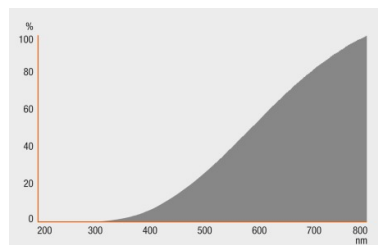

Product family datasheet

HALOPAR PRO 30 W 240 V 30° GU10,
HALOPAR PRO 30 W 230 V 30° GU10,
HALOPAR PRO 40 W 240 V 30° GU10,
HALOPAR PRO 40 W 230 V 30° GU10

HALOPAR PRO 30 W 240 V 30° GU10,
HALOPAR PRO 30 W 230 V 30° GU10,
HALOPAR PRO 40 W 240 V 30° GU10,
HALOPAR PRO 40 W 230 V 30° GU10

Application advice

For more detailed application information and graphics please see product datasheet.

Logistical Data

Product code	Product description	Packaging unit (Pieces/Unit)	Dimensions (length x width x height)	Volume	Gross weight
4008321934369	HALOPAR PRO 30 W 240 V 30° GU10	Shipping carton box 20	257 mm x 133 mm x 111 mm	3.79 dm³	1016.80 g