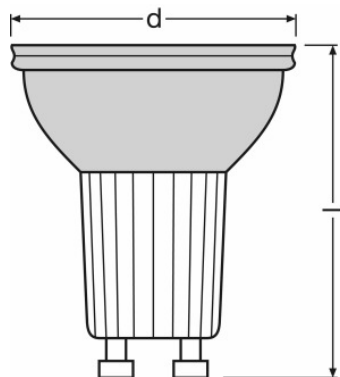

Product family datasheet

HALOPAR PRO 30 W 240 V 30° GU10,
HALOPAR PRO 30 W 230 V 30° GU10,
HALOPAR PRO 40 W 240 V 30° GU10,
HALOPAR PRO 40 W 230 V 30° GU10

HALOPAR PRO 30 W 240 V 30° GU10,
HALOPAR PRO 30 W 230 V 30° GU10,
HALOPAR PRO 40 W 240 V 30° GU10,
HALOPAR PRO 40 W 230 V 30° GU10

Application advice

For more detailed application information and graphics please see product datasheet.

Logistical Data

Product code	Product description	Packaging unit (Pieces/Unit)	Dimensions (length x width x height)	Volume	Gross weight
4008321934369	HALOPAR PRO 30 W 240 V 30° GU10	Shipping carton box 20	257 mm x 133 mm x 111 mm	3.79 dm³	1016.80 g