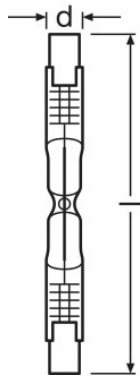

Product family datasheet

Product description	Mercury-free	Capabilities		Certificates & standards		Country specific categorizations
		Burning position	Dimmable	Energy efficiency class	Energy consumption	ILCOS
HALOLINE PRO 230 W 240 V R7S ²⁾	Yes	Any	Yes	C	230 kWh/1000h	HDG-230-240-R7s-114,2
HALOLINE PRO 400 W 240 V R7S ²⁾	Yes	Any	Yes	C	400 kWh/1000h	HDG-400-240-R7s-114,2

¹⁾ Fuse protection with indicated values recommended acc. to IEC60357, EN60357/For outdoor applications and operation in damp locations special approved fixtures are required/Technical and light values are subject to be changed

²⁾ Fuse protection with indicated values recommended acc. to IEC60357, EN60357/For outdoor applications and operation in damp locations special approved fixtures are required

³⁾ At 1 min on / 3 min off

HALOLINE PRO 48 W 230 V R7S