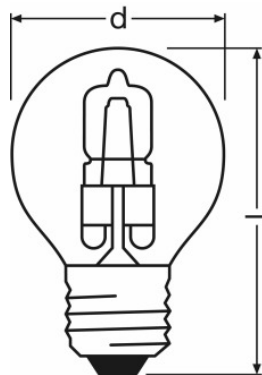

HAL PRO CL P 20 W 230 V E27, HAL PRO CL P 30 W 230 V E27, HAL PRO CL P 46 W 230 V E27