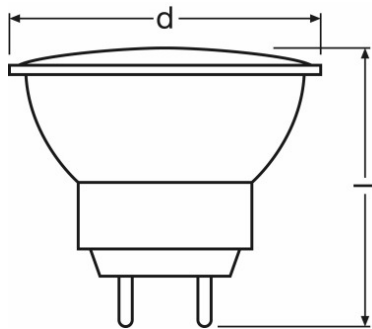

Product family datasheet

Product description	Certificates & standards		Country specific categorizations
	Energy efficiency class	Energy consumption	ILCOS
DECOSTAR 35 TITAN 35 W/12.0 V GU4	B	38 kWh/1000h	
DECOSTAR 35 TITAN 35 W/12.0 V GU4	B	38 kWh/1000h	

1) At 1 min on / 3 min off

DECOSTAR 35 TITAN 20 W 12 V 10° GU4, DECOSTAR 35 TITAN 20 W 12 V 36° GU4, DECOSTAR 35 TITAN 35 W 12 V 10° GU4, DECOSTAR 35 TITAN 35 W 12 V 36° GU4

DECOSTAR 35 TITAN 20 W 12 V 10° GU4, DECOSTAR 35 TITAN 20 W 12 V 36° GU4, DECOSTAR 35 TITAN 35 W 12 V 10° GU4, DECOSTAR 35 TITAN 35 W 12 V 36° GU4