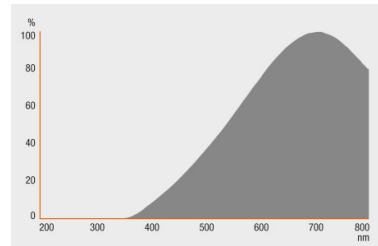

Product family datasheet

Product description	Certificates & standards		Country specific categorizations
	Energy efficiency class	Energy consumption	ILCOS
DECOSTAR 35 TITAN 35 W/12.0 V GU4	B	38 kWh/1000h	
DECOSTAR 35 TITAN 35 W/12.0 V GU4	B	38 kWh/1000h	

1) At 1 min on / 3 min off

DECOSTAR 35 TITAN 20 W 12 V 10° GU4, DECOSTAR 35 TITAN 20 W 12 V 36° GU4, DECOSTAR 35 TITAN 35 W 12 V 10° GU4, DECOSTAR 35 TITAN 35 W 12 V 36° GU4

DECOSTAR 35 TITAN 20 W 12 V 10° GU4, DECOSTAR 35 TITAN 20 W 12 V 36° GU4, DECOSTAR 35 TITAN 35 W 12 V 10° GU4, DECOSTAR 35 TITAN 35 W 12 V 36° GU4