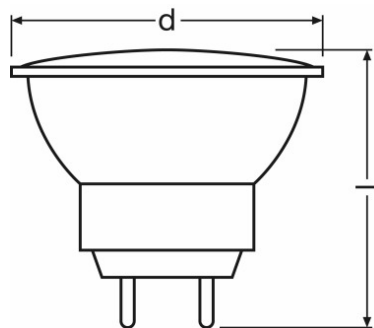

Product family datasheet

DECOSTAR 35 SST 2000 14 W 12 V
36° GU4, DECOSTAR 35 SST 2000 25
W 12 V 36° GU4

DECOSTAR 35 SST 2000 14 W 12 V
36° GU4, DECOSTAR 35 SST 2000 25
W 12 V 36° GU4

Application advice

For more detailed application information and graphics please see product datasheet.

Logistical Data

Product code	Product description	Packaging unit (Pieces/Unit)	Dimensions (length x width x height)	Volume	Gross weight
4008321997623	DECOSTAR 35 SST 2000 14 W 12 V 36° GU4	Shipping carton box 10	354 mm x 130 mm x 148 mm	6.81 dm³	366.95 g
4008321997647	DECOSTAR 35 SST 2000 25 W 12 V 36° GU4	Shipping carton box 10	354 mm x 130 mm x 148 mm	6.81 dm³	368.73 g