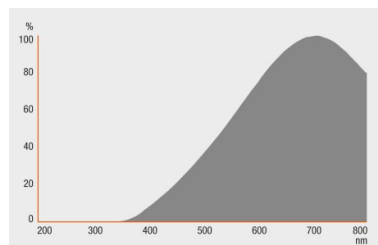

Product family datasheet

DECOSTAR 35 SST 2000 14 W 12 V
36° GU4, DECOSTAR 35 SST 2000 25
W 12 V 36° GU4

DECOSTAR 35 SST 2000 14 W 12 V
36° GU4, DECOSTAR 35 SST 2000 25
W 12 V 36° GU4

Application advice

For more detailed application information and graphics please see product datasheet.

Logistical Data

Product code	Product description	Packaging unit (Pieces/Unit)	Dimensions (length x width x height)	Volume	Gross weight
4008321997623	DECOSTAR 35 SST 2000 14 W 12 V 36° GU4	Shipping carton box 10	354 mm x 130 mm x 148 mm	6.81 dm³	366.95 g
4008321997647	DECOSTAR 35 SST 2000 25 W 12 V 36° GU4	Shipping carton box 10	354 mm x 130 mm x 148 mm	6.81 dm³	368.73 g