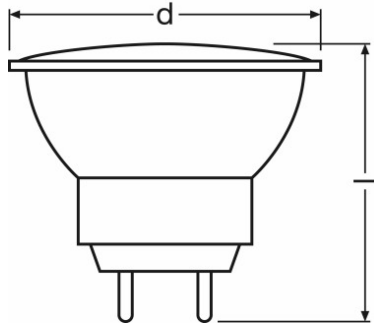

Product family datasheet

1) At 1 min on / 3 min off

— DECOSTAR 35 10 W 12 V 36° GU4,
DECOSTAR 35 20 W 12 V 10° GU4,
DECOSTAR 35 20 W 12 V 36° GU4,
DECOSTAR 35 35 W 12 V 10° GU4,
DECOSTAR 35 35 W 12 V 36° GU4

DECOSTAR 35 10 W 12 V 36° GU4,
DECOSTAR 35 20 W 12 V 10° GU4,
DECOSTAR 35 20 W 12 V 36° GU4,
DECOSTAR 35 35 W 12 V 10° GU4,
DECOSTAR 35 35 W 12 V 36° GU4

Application advice

For more detailed application information and graphics please see product datasheet.

Logistical Data