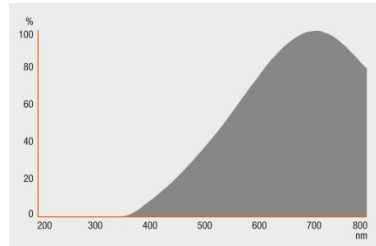

Product family datasheet

1) At 1 min on / 3 min off

— DECOSTAR 35 10 W 12 V 36° GU4,
DECOSTAR 35 20 W 12 V 10° GU4,
DECOSTAR 35 20 W 12 V 36° GU4,
DECOSTAR 35 35 W 12 V 10° GU4,
DECOSTAR 35 35 W 12 V 36° GU4

DECOSTAR 35 10 W 12 V 36° GU4,
DECOSTAR 35 20 W 12 V 10° GU4,
DECOSTAR 35 20 W 12 V 36° GU4,
DECOSTAR 35 35 W 12 V 10° GU4,
DECOSTAR 35 35 W 12 V 36° GU4

Application advice

For more detailed application information and graphics please see product datasheet.

Logistical Data